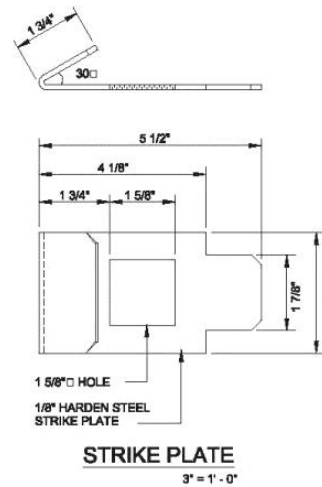

SUBMITTAL: LP- 4 SAFETY POST FOR LADDERS

FOR MORE INFORMATION CALL 1-888-926-1365

Superior Specialty Supply • 9 Council Drive • PO Box 417 • Woodsboro, MD 21798 • www.sssupply.com