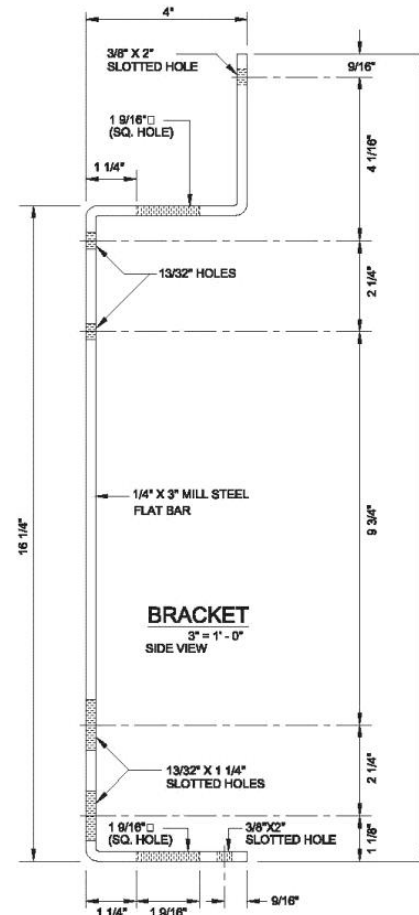

SUBMITTAL: LP- 4 SAFETY POST FOR LADDERS

FOR MORE INFORMATION CALL 1-888-926-1365

Superior Specialty Supply • 9 Council Drive • PO Box 417 • Woodsboro, MD 21798 • www.sssupply.com