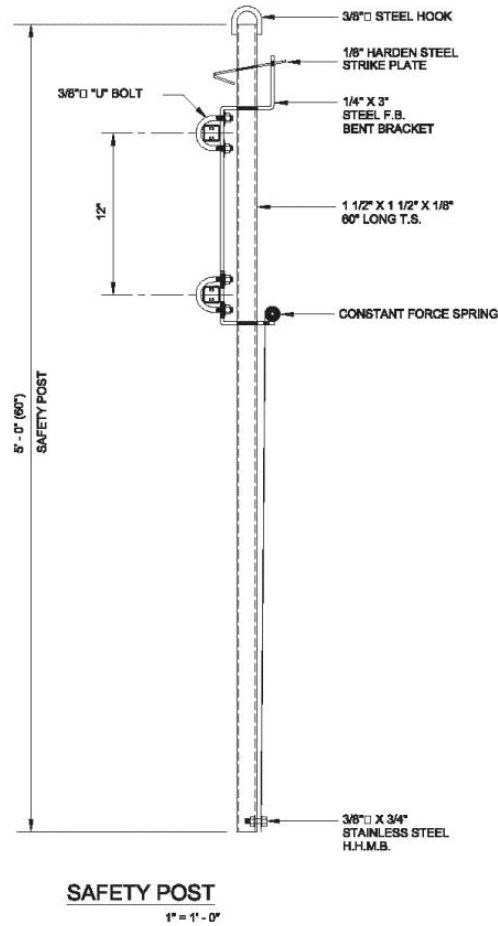

SUBMITTAL: LP- 4 SAFETY POST FOR LADDERS

FOR MORE INFORMATION CALL 1-888-926-1365

Superior Specialty Supply • 9 Council Drive • PO Box 417 • Woodsboro, MD 21798 • www.sssupply.com