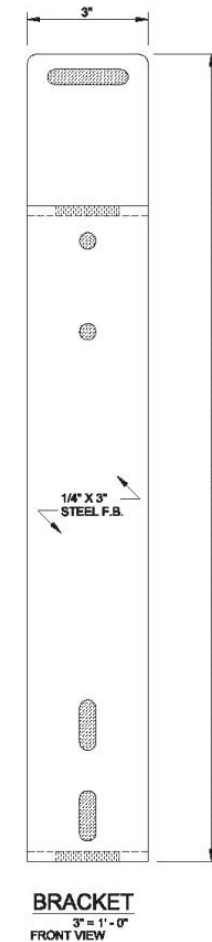

SUBMITTAL: LP- 4 SAFETY POST FOR LADDERS

FOR MORE INFORMATION CALL 1-888-926-1365

Superior Specialty Supply • 9 Council Drive • PO Box 417 • Woodsboro, MD 21798 • www.sssupply.com