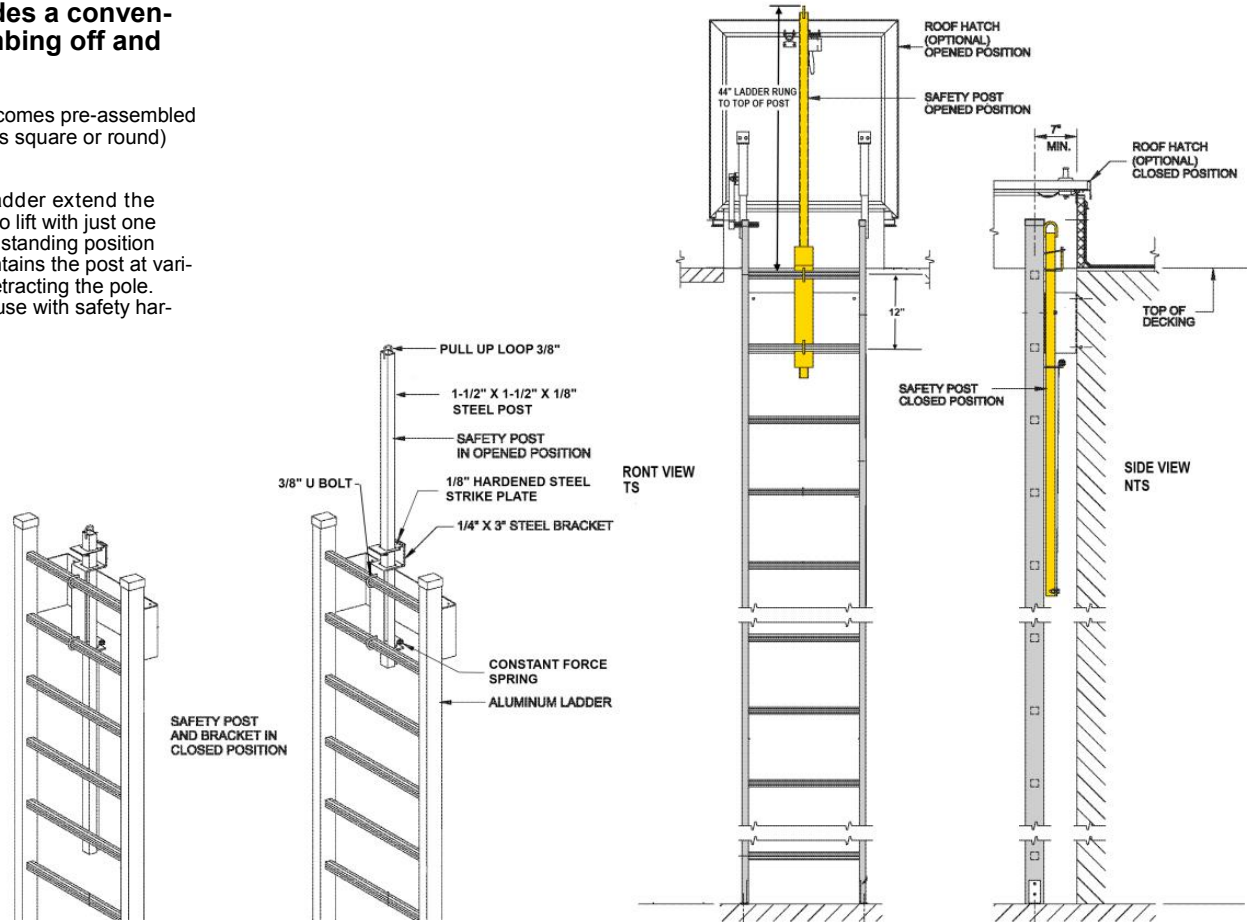

SUBMITTAL: LP- 4 SAFETY POST FOR LADDERS

The LP- 4 Safety Post provides a convenient and safe method of climbing off and onto fixed access ladders.

Easy to Install: The LP- 4 Safety Post comes pre-assembled and attaches directly to the top two rungs square or round) with two U-shaped bolts.

Easy to Use: When at the top of the ladder extend the safety post. The spring coil allows user to lift with just one hand. Step on or off the ladder in a safe standing position while holding onto the post. A latch maintains the post at variable heights and is easily released for retracting the pole. Pull up loop provided at the top (not for use with safety harness)

Safety features: Include a square post for a no slip grip. We recommend a [Saf-T-Hatch](#) rail system in addition to the Safety Post for greater safety.

Weight: 25 lbs.

Compliance:
Meets OSHA 1910.23 (d)(7) grab bars extending 42" above the access level or landing platforms served by the ladder when installed as recommended.