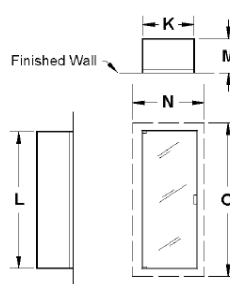

CABINETS BUENA FIRE EXTINGUISHER CABINETS

Model/Series No.
**7100
SERIES**

MODEL DIMENSIONS

Model No.				Wall Mounting	Inside Box Dimensions			Overall Frame		Wall Opening Required			Trim	For Use With These Extinguishers	ADA	
Steel	Aluminum	Stainless Steel	Brass		K	L	M	N	O	W I D T H	H E I G H T	D E P T H				T
7107	7137	7157	7177	Recessed	9	18	5	11-3/4	20-3/4	10	19	4-3/4	1/2	3002, 3005, 3005-3, 3302, 3305, 3305-3	Yes	
7108	7138	7158	7178	Semi-Recessed	9	18	5	11-3/4	20-3/4	10	19	3-1/4	2		Yes	
7109	7139	7159	7179	Surface	11-1/2	20-1/2	6	-	-	-	-	-	-		No	
7110	7130	7150	7170	Recessed	9	24	5	11-3/4	26-3/4	10	25	4-3/4	1/2		Yes	
7112	7132	7152	7172	Semi-Recessed	9	24	5	11-3/4	26-3/4	10	25	3-1/4	2		Yes	
7113	7133	7153	7173	Semi-Recessed	9	24	5	11-3/4	26-3/4	10	25	2-1/4	3		Yes	
7120	7140	7160	7180	Recessed	9	24	5-3/4	11-3/4	26-3/4	10	25	5-1/2	1/2	3006, 3010, 3306, 3310, 3405	Yes	
7121	7141	7161	7181	Trimless	9	24	6-1/4	12-3/4	27-3/4	10	25	6-1/2	-		Yes	
7122	7142	7162	7182	Semi-Recessed	9	24	5-3/4	11-3/4	26-3/4	10	25	4	2		Yes	
7123	7143	7163	7183	Semi-Recessed	9	24	5-3/4	11-3/4	26-3/4	10	25	3	3		Yes	
7124	7144	7164	7184	Surface	11-1/2	26-1/2	6-1/2	-	-	-	-	-	-	No		
7125	7145	7165	7185	Recessed	12	27	8	14-3/4	29-3/4	13	28	7-3/4	1/2	3020, 3202, 3320, 3410	Yes	
7126	7146	7166	7186	Trimless	12	27	8-1/2	15-3/4	30-3/4	13	28	8-3/4	-		Yes	
7127	7147	7167	7187	Semi-Recessed	12	27	8	14-3/4	29-3/4	13	28	5-1/4	3		Yes	
7128	7148	7168	7188	Semi-Recessed	12	27	8	14-3/4	29-3/4	13	28	3-1/4	5		No	
7129	7149	7169	7189	Surface	14-5/8	29-3/8	8	-	-	-	-	-	-		No	

ALL DIMENSIONS ARE IN INCHES UNLESS OTHERWISE NOTED

TRIMLESS

7100 SERIES

Date: 07/06/18

MEMBERSHIP

POTTER ROEMER/FIRE PRO

FOR MORE INFORMATION CALL 1-888-926-1365
Superior Specialty Supply • 9 Council Drive • PO Box 417 • Woodsboro, MD 21798 • www.sssupply.com