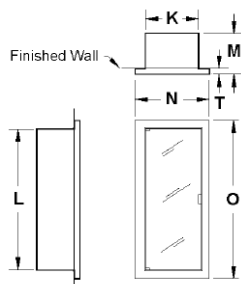

CABINETS BUENA FIRE EXTINGUISHER CABINETS

Model/Series No.
**7100
SERIES**

MODEL DIMENSIONS

Model No.				Wall Mounting	Inside Box Dimensions			Overall Frame		Wall Opening Required			Trim	For Use With These Extinguishers	ADA	
Steel	Aluminum	Stainless Steel	Brass		K	L	M	N	O	W I D T H	H E I G H T	D E P T H				T
7107	7137	7157	7177	Recessed	9	18	5	11-3/4	20-3/4	10	19	4-3/4	1/2	3002, 3005, 3005-3, 3302, 3305, 3305-3	Yes	
7108	7138	7158	7178	Semi-Recessed	9	18	5	11-3/4	20-3/4	10	19	3-1/4	2		Yes	
7109	7139	7159	7179	Surface	11-1/2	20-1/2	6	-	-	-	-	-	-		No	
7110	7130	7150	7170	Recessed	9	24	5	11-3/4	26-3/4	10	25	4-3/4	1/2		Yes	
7112	7132	7152	7172	Semi-Recessed	9	24	5	11-3/4	26-3/4	10	25	3-1/4	2		Yes	
7113	7133	7153	7173	Semi-Recessed	9	24	5	11-3/4	26-3/4	10	25	2-1/4	3		Yes	
7120	7140	7160	7180	Recessed	9	24	5-3/4	11-3/4	26-3/4	10	25	5-1/2	1/2	3006, 3010, 3306, 3310, 3405	Yes	
7121	7141	7161	7181	Trimless	9	24	6-1/4	12-3/4	27-3/4	10	25	6-1/2	-		Yes	
7122	7142	7162	7182	Semi-Recessed	9	24	5-3/4	11-3/4	26-3/4	10	25	4	2		Yes	
7123	7143	7163	7183	Semi-Recessed	9	24	5-3/4	11-3/4	26-3/4	10	25	3	3		Yes	
7124	7144	7164	7184	Surface	11-1/2	26-1/2	6-1/2	-	-	-	-	-	-	No		
7125	7145	7165	7185	Recessed	12	27	8	14-3/4	29-3/4	13	28	7-3/4	1/2	3020, 3202, 3320, 3410	Yes	
7126	7146	7166	7186	Trimless	12	27	8-1/2	15-3/4	30-3/4	13	28	8-3/4	-		Yes	
7127	7147	7167	7187	Semi-Recessed	12	27	8	14-3/4	29-3/4	13	28	5-1/4	3		Yes	
7128	7148	7168	7188	Semi-Recessed	12	27	8	14-3/4	29-3/4	13	28	3-1/4	5		No	
7129	7149	7169	7189	Surface	14-5/8	29-3/8	8	-	-	-	-	-	-		No	

ALL DIMENSIONS ARE IN INCHES UNLESS OTHERWISE NOTED

RECESSED

7100 SERIES

Date: 07/06/18

MEMBERSHIP

POTTER ROEMER/FIRE PRO

FOR MORE INFORMATION CALL 1-888-926-1365
Superior Specialty Supply • 9 Council Drive • PO Box 417 • Woodsboro, MD 21798 • www.sssupply.com