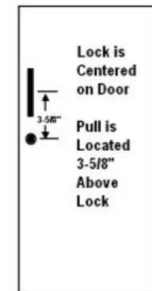

CABINET DOOR STYLES—AMBASSADOR, ACADEMY, COSMOPOLITAN, CAVALIER

E.G. L22, W.3 & B10 Door Styles w SAF-T-LOK™

F - Full glass with pull G - Full glass with pull & Saf-T-Lok® V - Vertical duo with pull W - Vertical duo with pull & Saf-T-Lok® S21- Solid with pull L22 - Solid with pull & Saf-T-Lok® D - Horizontal duo with pull B10 - Solid with pull, view window & Saf-T-Lok®

Note: If lock option is selected, lock is centered vertically on door, and the center of the handle will be 3-5/8" above the lock unless recessed pull is used (Standard on ADA XXX2 series doors). Recessed pulls are always centered vertically next to lock.

F - Full glass with recessed pull (Std. on ADA doors) G - Full glass with Saf-T-Lok® & recessed pull (Std. on ADA doors) V - Vertical duo & recessed pull (Std. on ADA doors) W - Vertical duo with Saf-T-Lok® & recessed pull (Std. on ADA doors) S21 Door with recessed pull (Std. on ADA doors) L22 - Solid with Saf-T-Lok® & recessed pull (Std. on ADA doors) E - Horizontal duo with pull & Saf-T-Lok® L24 Solid with cylinder key lock & no pull