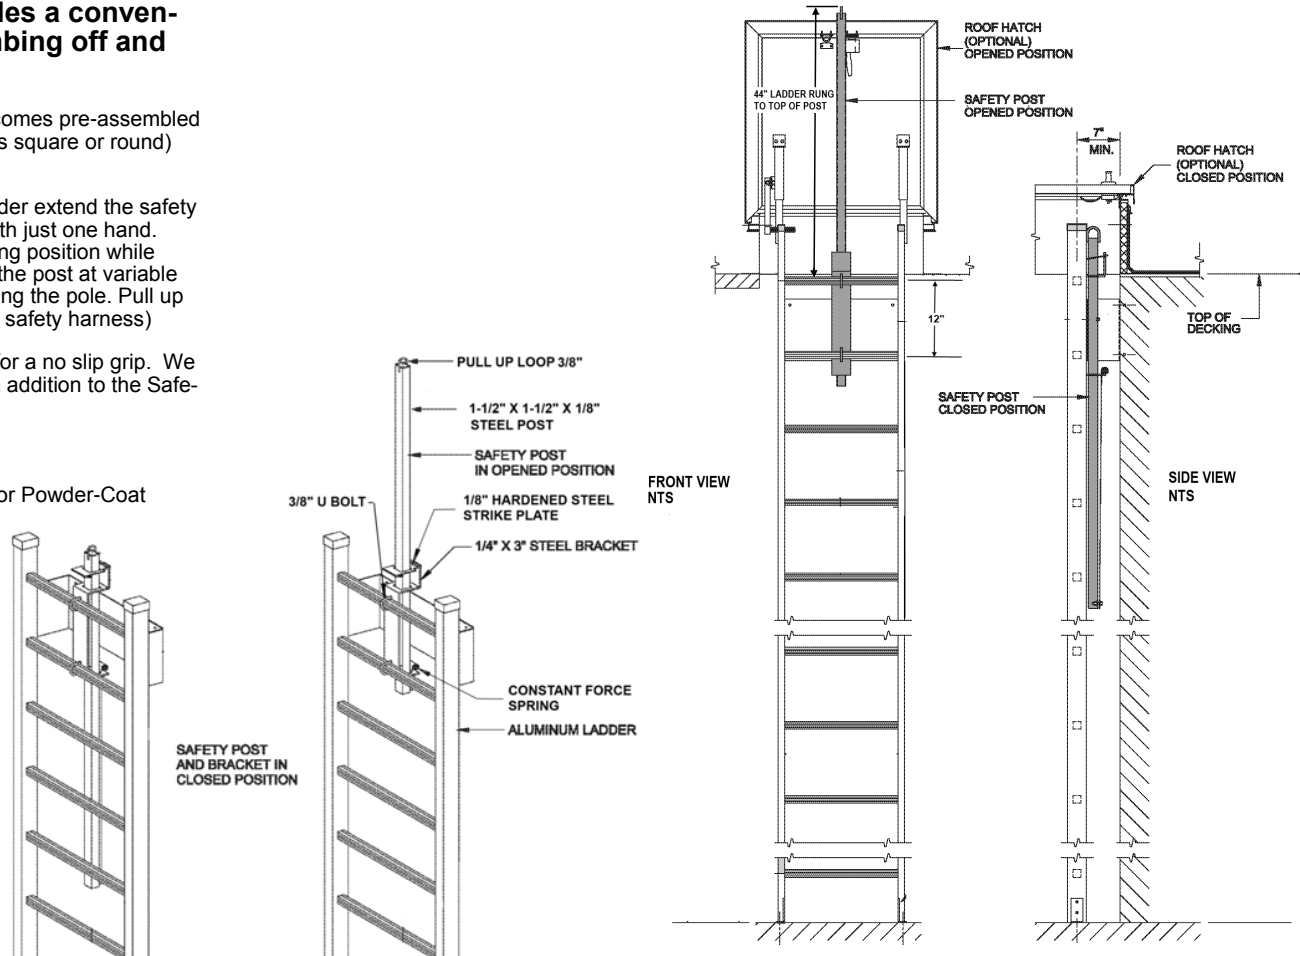

**SUBMITTAL: LP- 5 SAFETY POST FOR LADDERS**

**The LP- 5 Safety Post provides a convenient and safe method of climbing off and onto fixed access ladders.**

**Easy to Install:** The LP- 5 Safety Post comes pre-assembled and attaches directly to the top two rungs square or round) with two U-shaped bolts.

**Easy to Use:** When at the top of the ladder extend the safety post. The spring coil allows user to lift with just one hand. Step on or off the ladder in a safe standing position while holding onto the post. A latch maintains the post at variable heights and is easily released for retracting the pole. Pull up loop provided at the top (not for use with safety harness)

**Safety features:** Include a square post for a no slip grip. We recommend a [Saf-T-Hatch](#) rail system in addition to the Safety Post for greater safety.

**Weight:** 25 lbs.

**Finish:** Hot dip galvanized. (See LP-4 for Powder-Coat Painted Safety Yellow Finish)