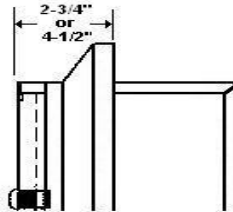

Recessed Models: Feature a 1/2" wide by 2-3/4" or 4-1/2" high profile trim flange to cover wall opening edges.

Lock: Front-mount cylinder locks can be keyed-alike.

Optional Features at Additional Cost: [Optional colors.](#)