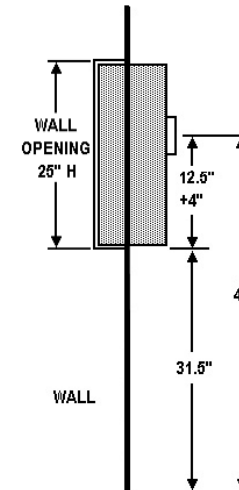

F Full Glass with Standard Pull	G Full Glass with Standard Pull & Saf-T-Lok	V Vertical Duo with Standard Pull	W Vertical Duo with Standard Pull & Saf-T-Lok	D Horizontal Duo with Standard Pull	E Horizontal Duo with Standard Pull & Saf-T-Lok	B10 Small View Window with Standard Pull & Saf-T-Lok
7.625 x 21.25	7.625 x 21.25	2 x 21.25	2 x 21.25	7.625 x 6	7.625 x 6	2 x 4
F Full Glass with Recessed Pull (4" trim models have re- cessed pull)	G Full Glass with Recessed Pull & Saf-T-Lok (4" trim models have re- cessed pull)	V Vertical Duo with Recessed Pull (4" trim models have re- cessed pull)	W Vertical Duo with Recessed Pull & Saf-T-Lok (4" trim models have re- cessed pull)	D Horizontal Duo with Recessed Pull (4" trim models have re- cessed pull)		B10 Small View Window with Recessed Pull & Saf-T-Lok (Standard Pull with 4" trim models)
4.5 x 21.25	4.5 x 21.25	2 x 21.25	2 x 21.25	7.688 x 6		2 x 4

**Calculate Bottom Edge of Wall Opening  
to Have Door Pull Centered at 48" AFF:**  
48" minus (Wall Opening Height Divided by 2).  
Example for 1017F10:  $48" - (25" \div 2) = 35.5" \text{ AFF}$

Example for 24" High Non-FX Cabinet

**Door with Standard Pull & Lock -  
E, G, W, L22 & B10**

Lock is Centered on Door  
Pull is Centered 3-5/8" Above Lock

**Calculate Bottom Edge of Wall Opening  
to Have Door Pull Centered at ~ 48" AFF:**  
44" minus (Wall Opening Height Divided by 2).  
Example for 1017G10:  $44" - (25" \div 2) = 31.5" \text{ AFF}$