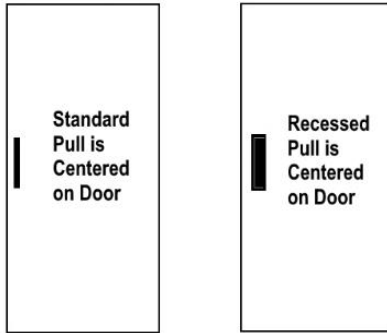

ADA MOUNTING HEIGHT

**Door with Standard Pull Centered & No Lock - F, S, V, D
Or Any Door with Recessed Pull - Lock or No Lock**

**Calculate Bottom Edge of Wall Opening
to Have Door Pull Centered at 48" AFF:**
48" minus (Wall Opening Height Divided by 2).
Example for 1017F10: $48" - (25" \div 2) = 35.5" \text{ AFF}$