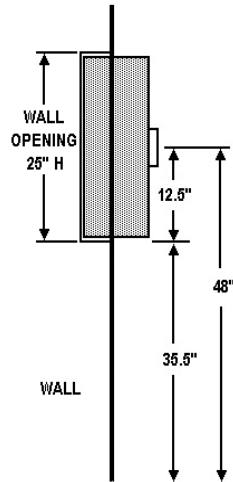

F Full Glass with Standard Pull	G Full Glass with Standard Pull & Saf-T-Lok	V Vertical Duo with Standard Pull	W Vertical Duo with Standard Pull & Saf-T-Lok	D Horizontal Duo with Standard Pull	E Horizontal Duo with Standard Pull & Saf-T-Lok	B10 Small View Window with Standard Pull & Saf-T-Lok
7.625 x 21.25	7.625 x 21.25	2 x 21.25	2 x 21.25	7.625 x 6	7.625 x 6	2 x 4
F Full Glass with Recessed Pull (4" trim models have re- cessed pull)	G Full Glass with Recessed Pull & Saf-T-Lok (4" trim models have re- cessed pull)	V Vertical Duo with Recessed Pull (4" trim models have re- cessed pull)	W Vertical Duo with Recessed Pull & Saf-T-Lok (4" trim models have re- cessed pull)	D Horizontal Duo with Recessed Pull (4" trim models have re- cessed pull)		B10 Small View Window with Recessed Pull & Saf-T-Lok (Standard Pull with 4" trim models)
4.5 x 21.25	4.5 x 21.25	2 x 21.25	2 x 21.25	7.688 x 6		2 x 4

**FOR MORE INFORMATION CALL 1-888-926-1365**

**Superior Specialty Supply • 9 Council Drive • PO Box 417 • Woodsboro, MD 21798 • [www.sssupply.com](http://www.sssupply.com)**

**ADA MOUNTING HEIGHT**

**Door with Standard Pull Centered & No Lock - F, S, V, D  
Or Any Door with Recessed Pull - Lock or No Lock**

**Calculate Bottom Edge of Wall Opening  
to Have Door Pull Centered at 48" AFF:**  
48" minus (Wall Opening Height Divided by 2).  
Example for 1017F10:  $48" - (25" \div 2) = 35.5" \text{ AFF}$

Example for 24" High Non-FX Cabinet