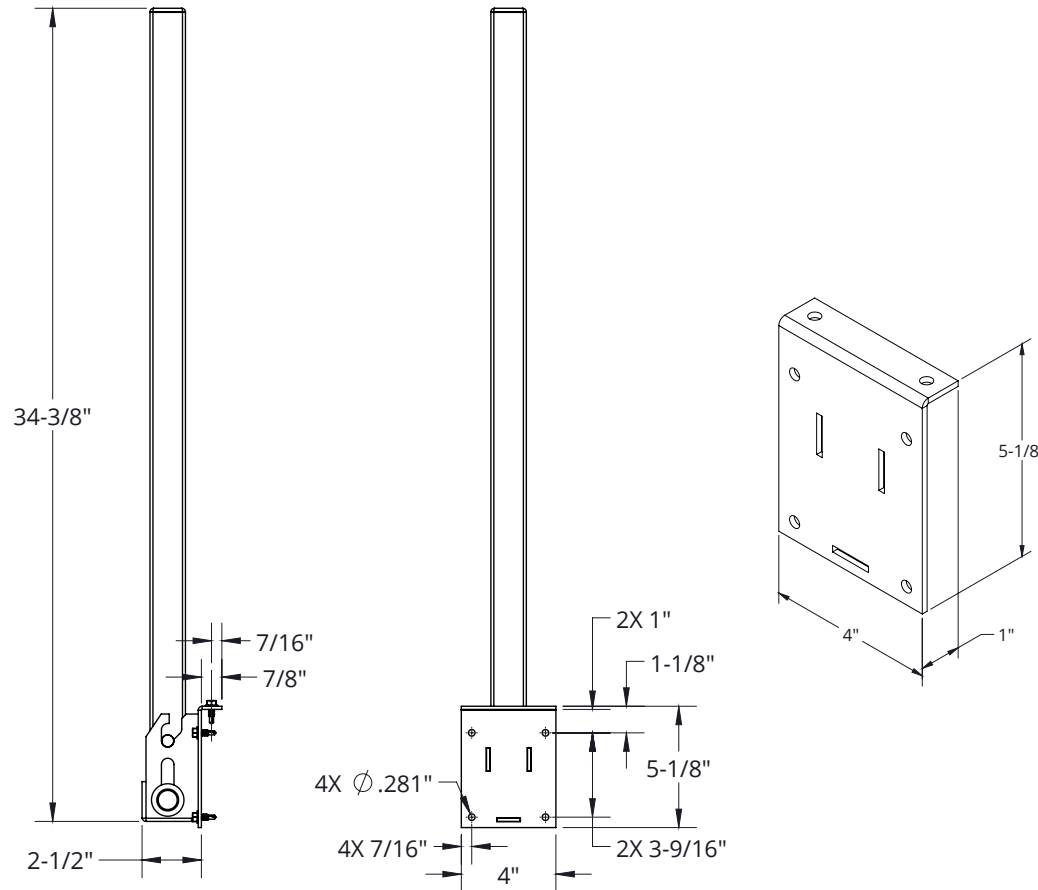

ROOF ACCESSORIES - FOLDABLE SERIES - EZ-UP Ladder Post - LP-6

The EZ-Up LP-6 ladder post permanently mounts to the roof hatch and acts as an extension to the ladder to enable users to safely enter and exit a roof access hatch.

SPECIFICATIONS:

Material: 1-1/2" x 1-1/2" x .109" (12 gauge) square steel

Mounting Plate: 0.128" (10 gauge) steel plate

Finish: Yellow powder coat

Weight: 8 Lbs

Testing: 200 lbs design load rating

NOTES:

The ladder post is furnished completely assembled ready to mount on a roof hatch.

QTY	MODEL	TYPE	MATERIAL
	LP-6	Yellow Powder coat	Steel